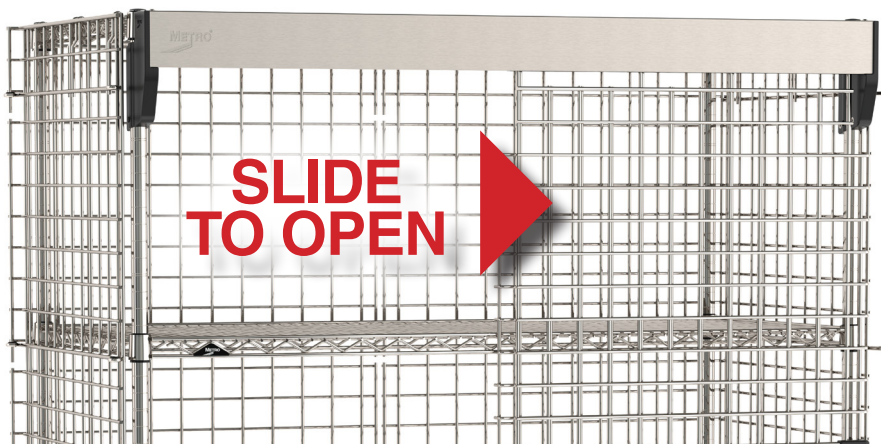

Secure valuables & free aisle space.

Keep your aisles open and access unobstructed with sliding door security.

Metro *SlideSecure* Space Saving Doors provide the same level of protection as traditional security units with the space saving convenience of our sliding door system. Choose sliding security in either high traffic or crammed areas. Plus, Metro's exclusive sliding door system can also be integrated into our high-density track systems.

Swing-Out Door

Obstructed Aisle

Sliding Door

Open Aisle

SLIDE TO OPEN

Easier Access without doors obstructing each other.

Super Erecta® Security
with **SlideSecure** Doors in
Metroseal Green Finish

MetroMax® Q Security
with **SlideSecure** Doors

Super Erecta® Security
with **SlideSecure** Doors in
Stainless Steel Finish

Be proactive with your security.

Secure valuables even in track applications.

Metro exclusive!

Security units can be added to our high-density track shelving in both Super Erecta® and MetroMax® Q shelving styles.

ADD A SHELF WITHOUT TOOLS OR DISMANTLING YOUR SHELVING

Compatible with Super Erecta® style only. EZ-ADD shelves available in chrome and Metroseal green finishes.

Available in 4 finishes: Super Erecta® style Metroseal green, chrome or stainless steel; MetroMax® Q style in taupe epoxy.