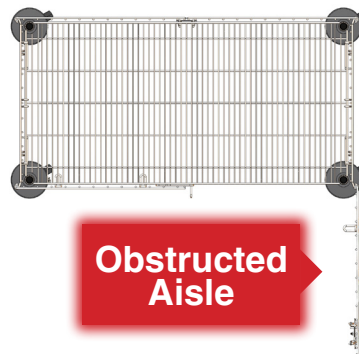

Secure valuables & free aisle space.

Keep your aisles open and access unobstructed with sliding door security.

Metro *SlideSecure* Space Saving Doors provide the same level of protection as traditional security units with the space saving convenience of our sliding door system. Choose sliding security in either high traffic or crammed areas. Plus, Metro's exclusive sliding door system can also be integrated into our high-density track systems.

Swing-Out Door

Obstructed Aisle

Sliding Door

Open Aisle

SLIDE TO OPEN

Easier Access without doors obstructing each other.

Super Erecta® Security
with **SlideSecure** Doors in
Metroseal Green Finish

MetroMax® Q Security
with **SlideSecure** Doors

Super Erecta® Security
with **SlideSecure** Doors in
Stainless Steel Finish

Be proactive with your security.

Secure valuables even in track applications.

Metro exclusive!

Security units can be added to our high-density track shelving in both Super Erecta® and MetroMax® Q shelving styles.

ADD A SHELF WITHOUT TOOLS OR DISMANTLING YOUR SHELVING

Compatible with Super Erecta® style only. EZ-ADD shelves available in chrome and Metroseal green finishes.

Available in 4 finishes: Super Erecta® style Metroseal green, chrome or stainless steel; MetroMax® Q style in taupe epoxy.