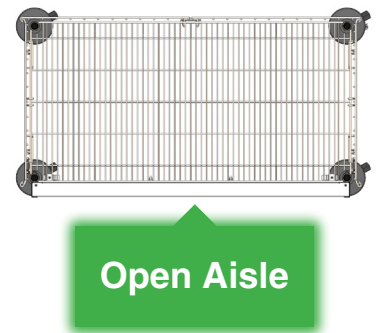

Secure valuables & free aisle space.

Keep your aisles open and access unobstructed with sliding door security.

Metro *SlideSecure* Space Saving Doors provide the same level of protection as traditional security units with the space saving convenience of our sliding door system. Choose sliding security in either high traffic or crammed areas. Plus, Metro's exclusive sliding door system can also be integrated into our high-density track systems.

Swing-Out Door

Obstructed Aisle

Sliding Door

Open Aisle

SLIDE TO OPEN

Easier Access without doors obstructing each other.

Super Erecta® Security
with **SlideSecure** Doors in
Metroseal Green Finish

MetroMax® Q Security
with **SlideSecure** Doors

Super Erecta® Security
with **SlideSecure** Doors in
Stainless Steel Finish

Be proactive with your security.

Secure valuables even in track applications.

Metro exclusive!

Security units can be added to our high-density track shelving in both Super Erecta® and MetroMax® Q shelving styles.

ADD A SHELF WITHOUT TOOLS OR DISMANTLING YOUR SHELVING

Compatible with Super Erecta® style only. EZ-ADD shelves available in chrome and Metroseal green finishes.

Available in 4 finishes: Super Erecta® style Metroseal green, chrome or stainless steel; MetroMax® Q style in taupe epoxy.